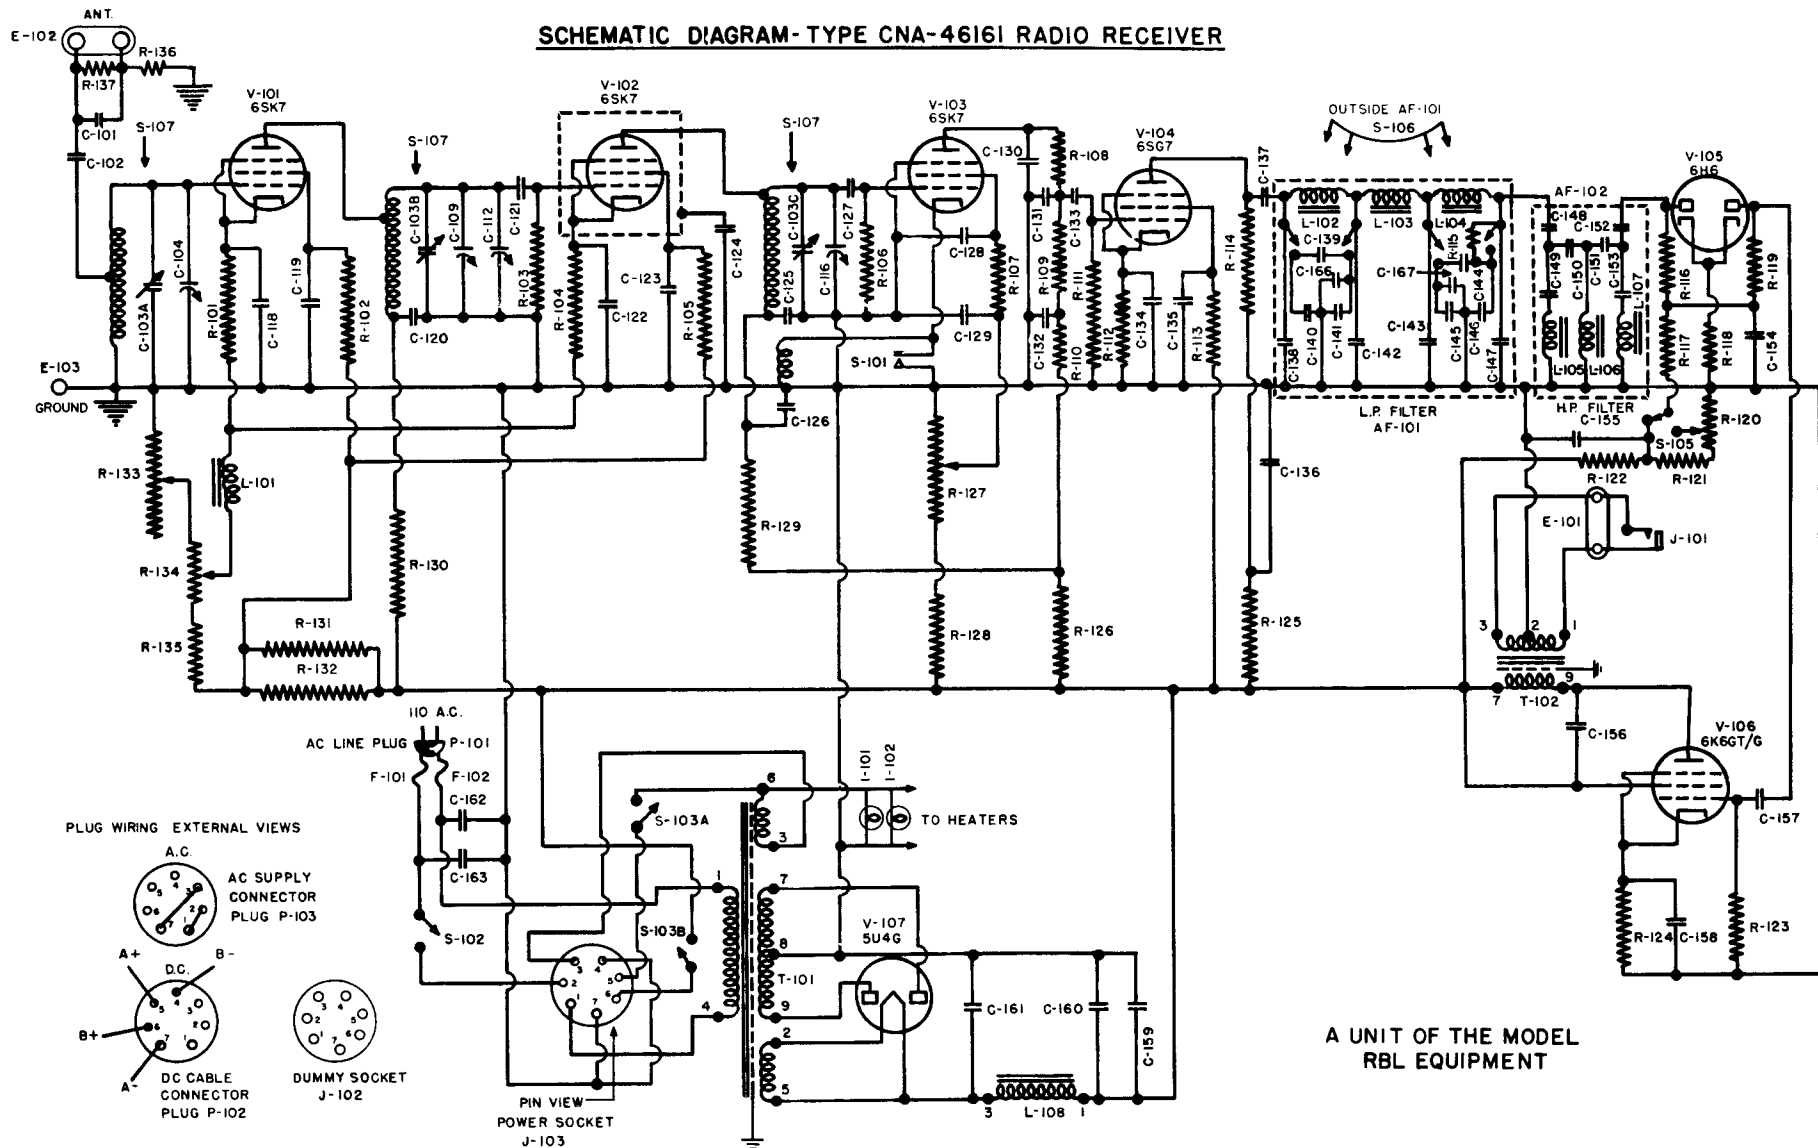

SCHEMATIC DIAGRAM - TYPE CNA-46161 RADIO RECEIVER

A UNIT OF THE MODEL
RBL EQUIPMENT