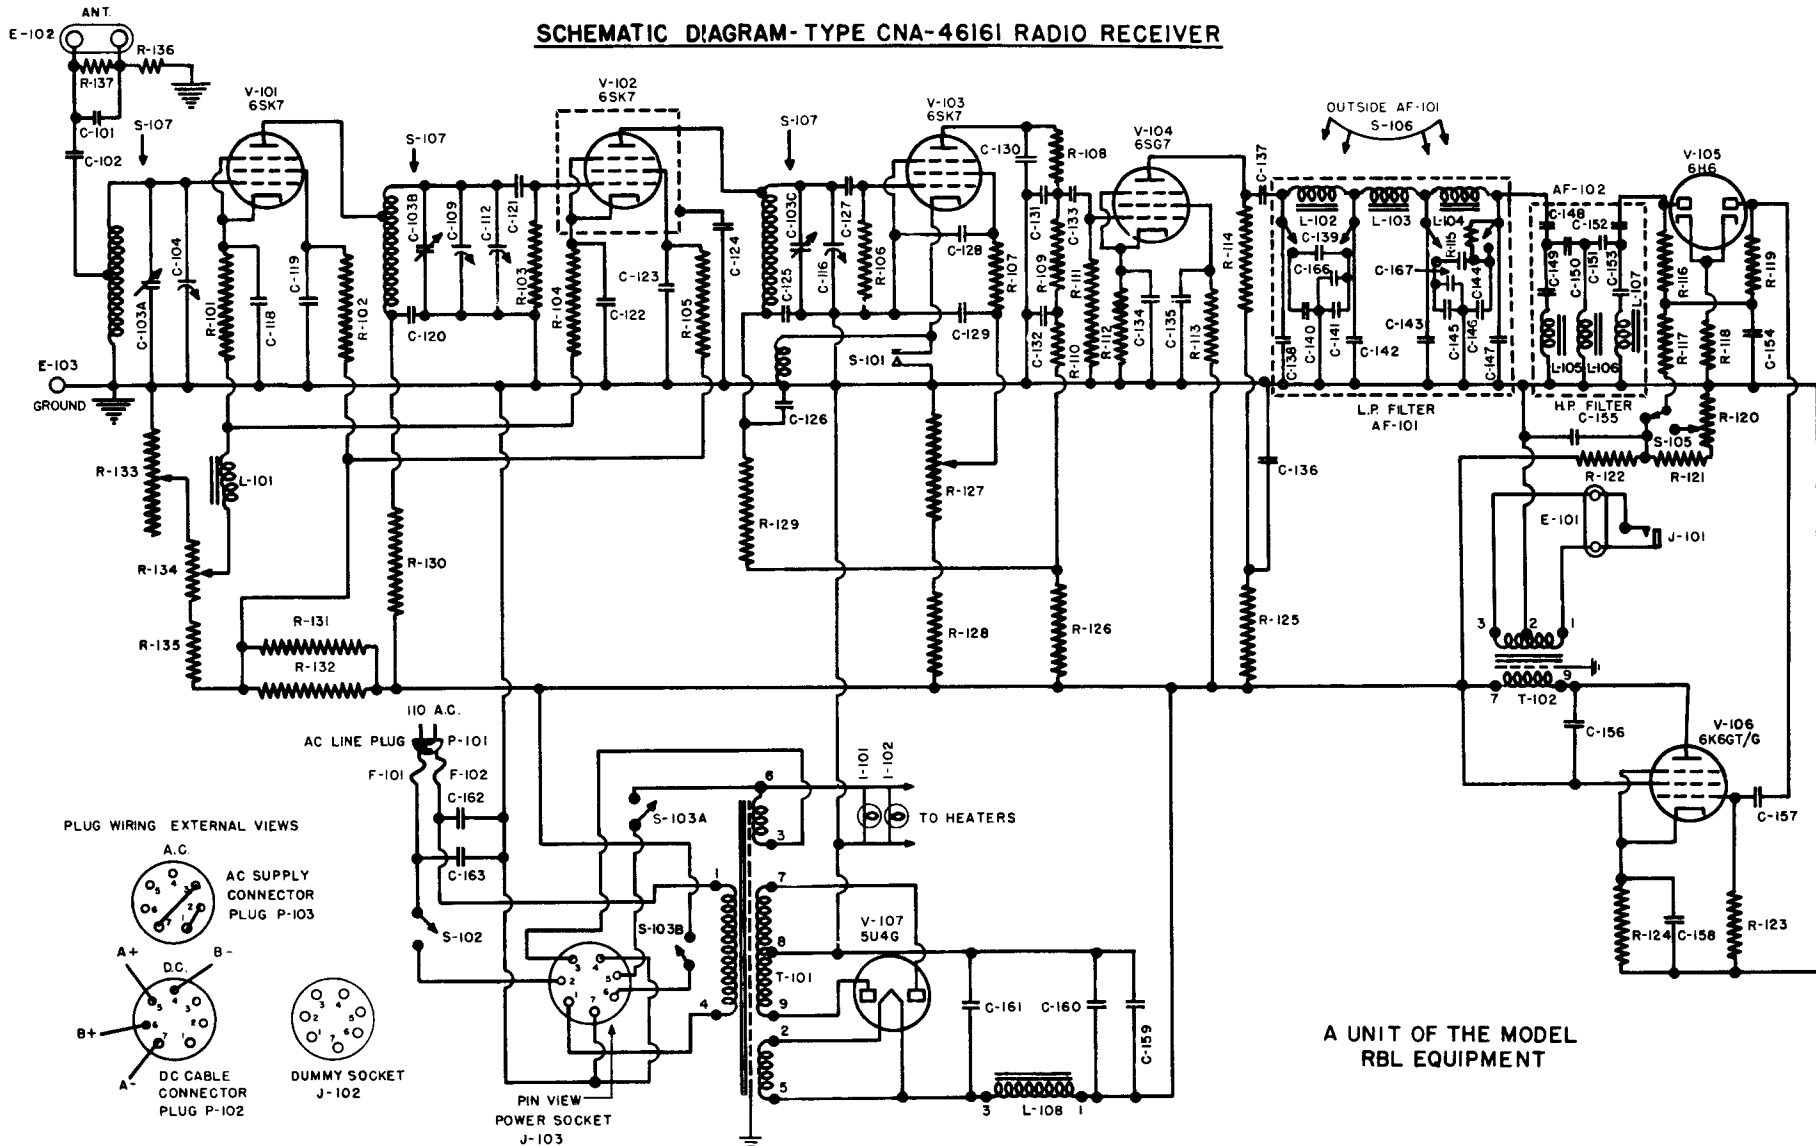

SCHEMATIC DIAGRAM - TYPE CNA-46161 RADIO RECEIVER

A UNIT OF THE MODEL
RBL EQUIPMENT