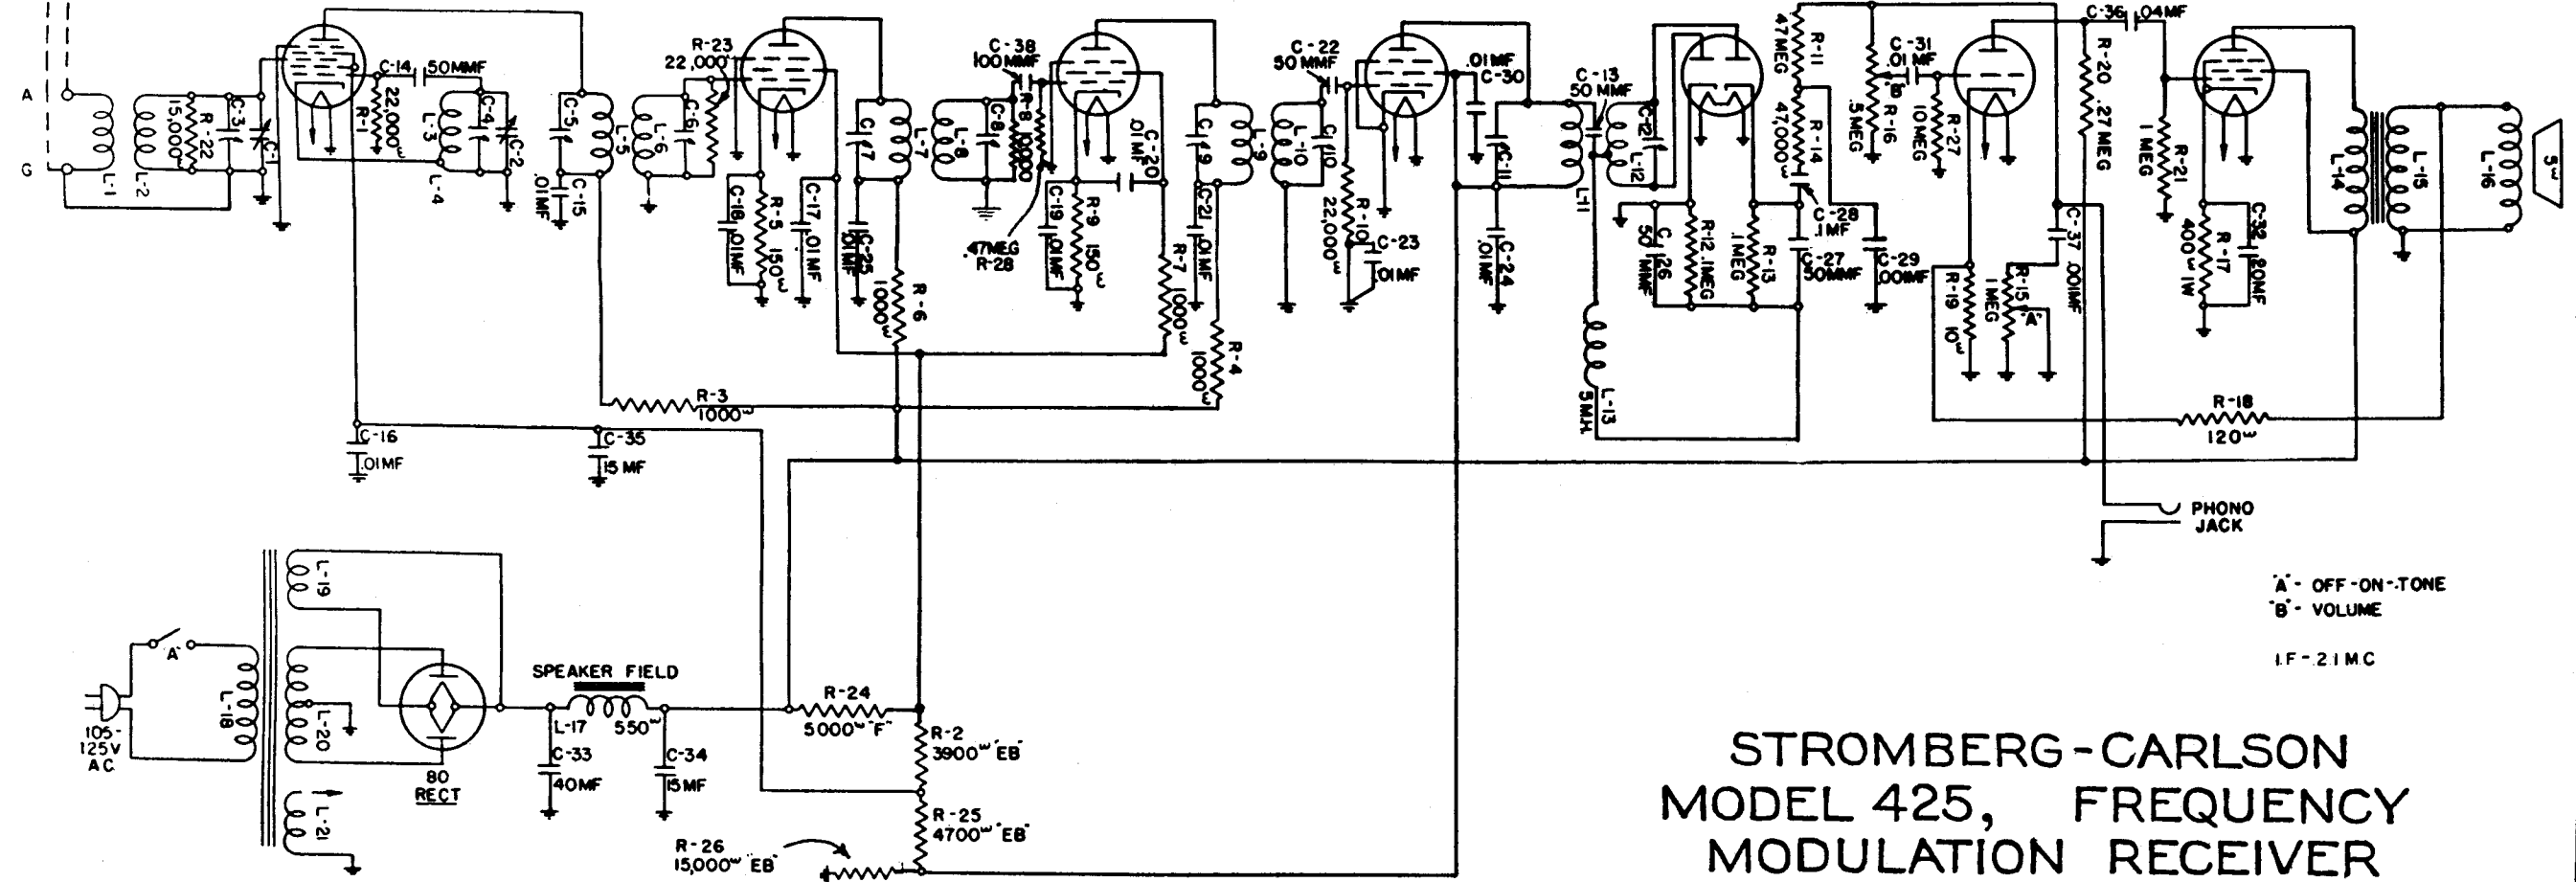

6SA7 MOD

6AC7 I.F. AMP  
1852

6AC7 I.F. AMP  
1852

6SJ7 LIMITER

6H6 DISC.

6SF5 AUDIO AMP

6F6-G OUTPUT

A - OFF-ON-TONE  
 B - VOLUME  
 IF - 21 MC

# STROMBERG-CARLSON MODEL 425, FREQUENCY MODULATION RECEIVER