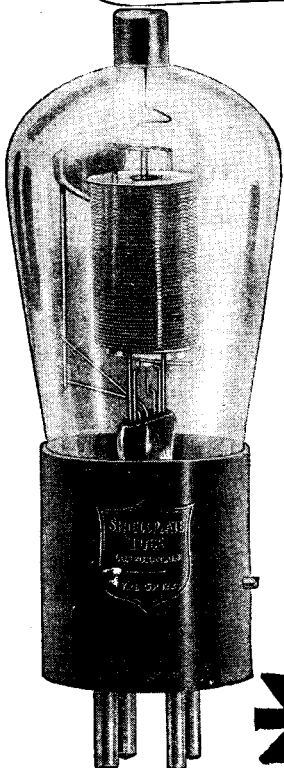

# Shieldplate Type S.P. 122 Shielded Grid Tube

## The Greatest Forward Step in Radio Since Its Invention

**T**HIS startling new achievement guarantees the development of superior receiving sets. Leading radio engineers already have designed circuits incorporating the use of the new type SP-122 Shielded Grid Tube. Critics acclaim these receivers the most outstanding development in the radio industry.

### SPECIFIED!

The Shieldplate Shielded Grid Tube, Type SP-122, is exclusively specified for use in the "Tyrman Shielded Grid 7," as described in Radio News. Other radio publications which specify this tube in new circuits are: Radio, Citizens Radio Call Book, Radio Review, Radio World, and many leading metropolitan newspapers.